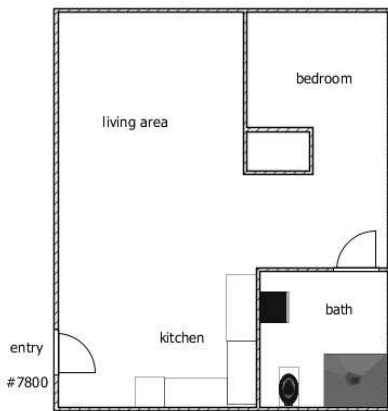

Relative location  
of 7800  
to 7804-7806 Empire Ave  
Orlando

7804-7806 Empire

7800 Empire